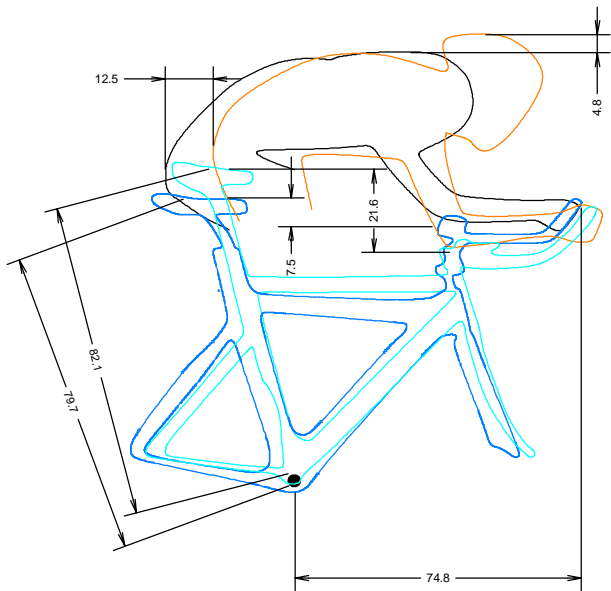

4

3

2

1

				<b>BIKETECHREVIEW.COM</b>	
				<b>TITLE</b> K POSITIONS 2004&2008	
SIZE	CAGE CODE	DWG NO	REV		
C		09016	1		
SCALE	NTS			SHEET 1 OF 1	

4

3

2