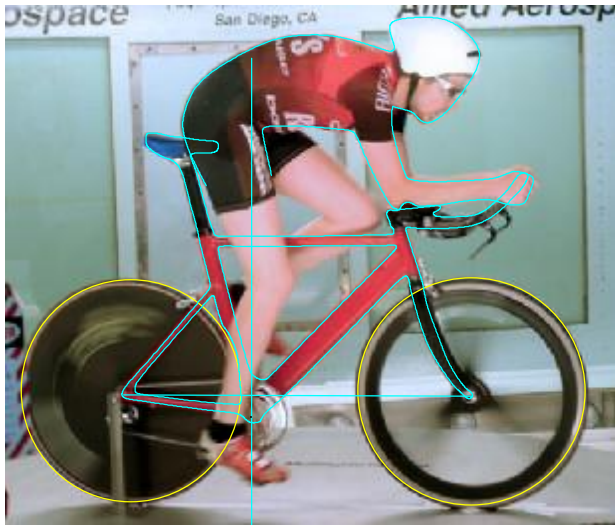

4

3

2

1

				<b>BIKETECHREVIEW.COM</b>	
				<b>TITLE</b> K POSITIONS 2004&2008	
SIZE	CAGE CODE	DWG NO	REV		
C		09016	1		
SCALE	NTS			SHEET 1 OF 1	

4

3

2