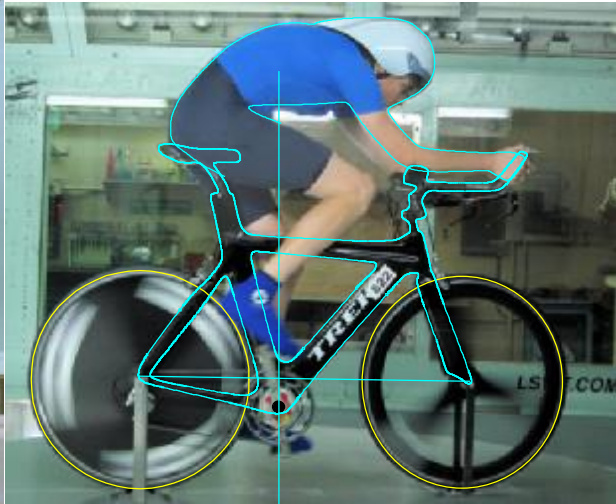

4

3

2

1

				<b>BIKETECHREVIEW.COM</b>	
				<b>TITLE</b> K POSITIONS 2004&2008	
SIZE	CAGE CODE	DWG NO	REV		
C		09016	1		
SCALE	NTS			SHEET 1 OF 1	

4

3

2